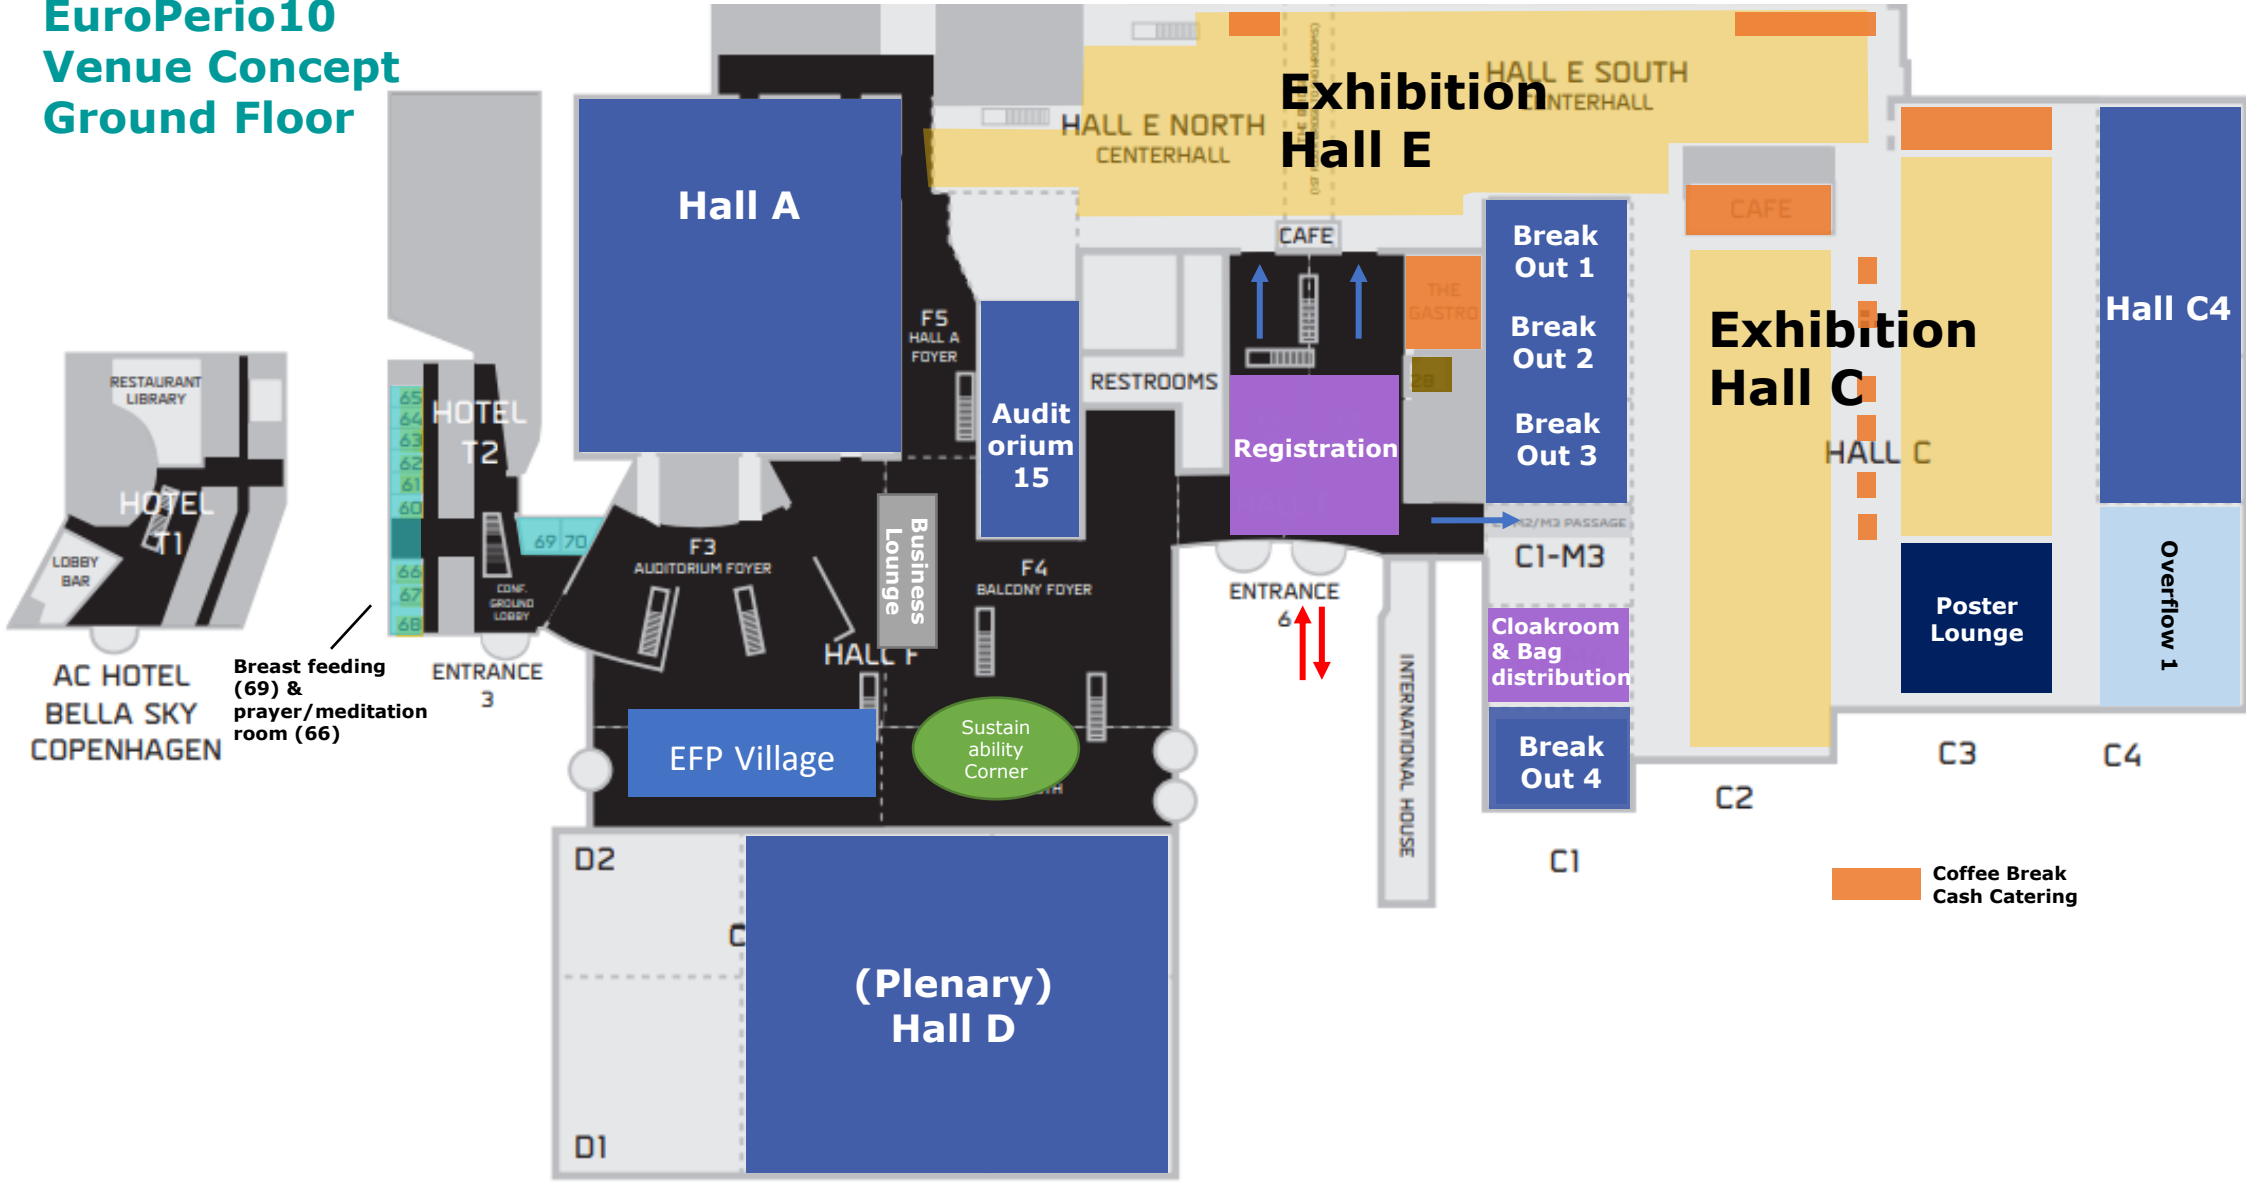

**EuroPerio10
Venue Concept
Ground Floor**

Breast feeding (69) & prayer/meditation room (66)

AC HOTEL BELLA SKY COPENHAGEN

ENTRANCE 3

EFP Village

Sustainability Corner

Business Lounge

F4 BALCONY FOYER

Auditorium 15

F5 HALL A FOYER

RESTROOMS

ENTRANCE 6

INTERNATIONAL HOUSE

Break Out 1
Break Out 2
Break Out 3

C1-M3

Cloakroom & Bag distribution

Break Out 4

C1

Exhibition Hall E

HALL E NORTH CENTERHALL

HALL E SOUTH CENTERHALL

Exhibition Hall C

HALL C

Poster Lounge

Hall C4

Overflow 1

C3

C4

C2

Coffee Break
Cash Catering

EuroPerio10 Venue Concept First Floor